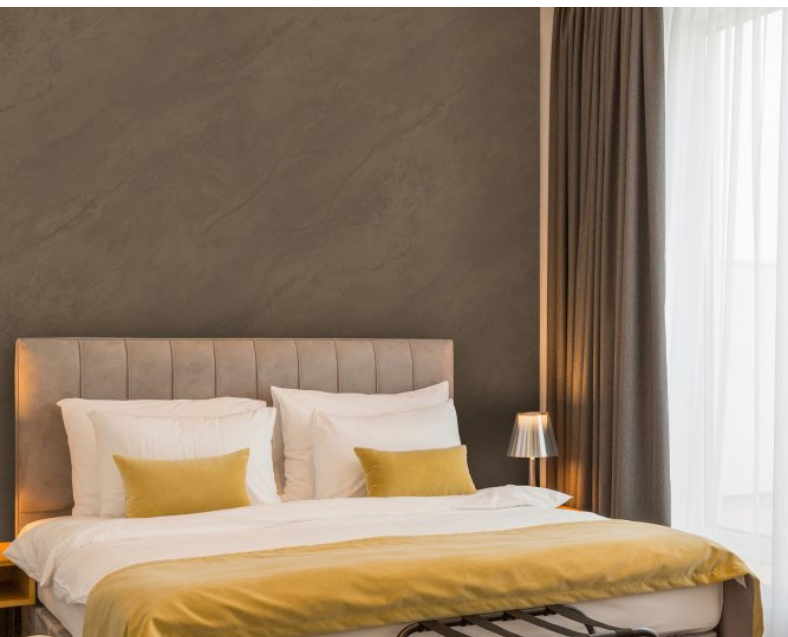

Our new 'Slate' wide width wallcovering is the perfect option for those looking to add an urban feel to their scheme. Channel industrial chic by imitating the popular warehouse or loft styling and transform any interior into a stylish, modern environment. Choose from a selection of natural colour tones available in this aesthetically pleasing design and create a totally different theme and surroundings. \*This is an anti-bacterial product\*

### Product Details

<b>Design:</b>	Slate
<b>SKU:</b>	12978
<b>Colour Description:</b>	Cream
<b>Width:</b>	130cm
<b>Length:</b>	30m
<b>Sold By:</b>	Per linear metre
<b>Construction Type:</b>	Fabric backed Vinyl
<b>Backer:</b>	Non Woven Polyester
<b>Weight:</b>	410gsm
<b>Fire rating:</b>	Euro Class B-s2, d0